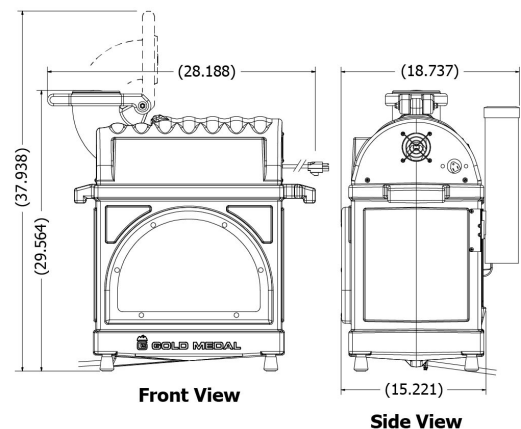

Sno-King and Optional Accessories

Model No. 1888-00-100 1888DR 1888CD

Specifications

Optional Accessories
(all items sold separately):

- 1888DR Door Kit
- 1888CD Cup Dispenser

Model 1888 (100) Series Ice Shaver

Optional accessories shown are for reference purposes only.

Overall Dimensions:

Width: 28.188" (71.6 cm)

Depth: 15.221" (38.7 cm)

Height: 29.564" (75.1 cm)

Dimensions listed above are for Ice Shaver only (with plunger in closed position), see drawing for additional dimensions.

Electrical - Domestic

120V

972 WATTS 60 Hz

(NEMA 5-15P) Plug

Description:

- Model 1888 (100) Series Ice Shaver - has an open back panel to access the shaved ice (no door).
- Electrical specs and Agency Approvals shown are for Ice Shaver only.